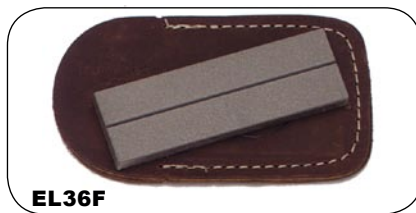

EL36F

FLAT DIAMOND STEELS IN LEATHER POUCH - Ideal for field or workshop
EL36F/0097 Fine 1'X4" in leather pouch. R139.00
EL46F/00901 Fine 1" X6" in leather pouch. R189.00
EL66F/00591 Fine 2"x6" in leather pouch. R339.00
EL66SF/00591 Super Fine 2"X6" in leather pouch. R339.00