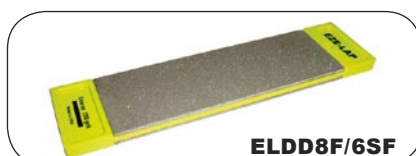

ELST/0036 Eze-lap tapered Pen. R109.00
Pocket sized sharpener with tapered shaft for serrated blades.

ELC/0099 Fine 3.5" fish hook sharp. R169.00
3 1/2" Diamond coated shaft with two grooves for large and small hooks, retracts into plastic handle, has pocket clip to keep secure.

ELH/0055 Fine 3/4X2.5" key clip. R99.00
3/4" X 2 1/2" Diamond stone with groove for fishhooks. Clip can be used to attach to your vest or belt as a key chain

EL11F/0064 11F- Fine 1/4" X 1/4". R89.00

HAND DIAMOND SHARPENERS - Oval diamond coated steels with plastic handle. Ideal for sharpening plain or serrated edge knives easily.
ELD5F/0099 D5F -Fine 5" Oval steel. R179.00
ELD10F/00931 D10F -Fine 10" Oval Steels. R245.00

FLAT DIAMOND STEELS IN LEATHER POUCH - Ideal for field or workshop
EL36F/0097 Fine 1'X4" in leather pouch. R139.00
EL46F/00901 Fine 1" X6" in leather pouch. R189.00
EL66F/00591 Fine 2"x6" in leather pouch. R339.00
EL66SF/00591 Super Fine 2"X6" in leather pouch. R339.00

PROFESSIONAL STEELS - for workshops/restaurants etc. Longer stroke = speed. These are the steels we use everyday for servicing.
EL121M/00525 121M Medium 2.5 x 11 3/8. R925.00

ELDD8F-C/00975 8" Double Sided Stone F/C. R999.00
Fast repair with coarse side - finish sharpening with fine side
ELDD6SF-C/00533 6" Double Sided Stone SF/C. R589.00
fast repair with coarse, finish sharpen on superfine