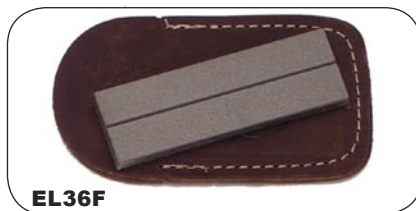

ELM/00961 Hunter Eze-lap+ Pouch. R295.00
3 3/4" Diamond coated shaft that stores in a brass handle - comes with a leather beltloop pouch. Ideal for infield touching-up while skinning.

ELS/0094 Eze-lap Pen style. R85.00
2 1/4" Diamond coated shaft D shaped with groove for fishhooks, opens to 5.50", stores into pen type cap.

ELST/0036 Eze-lap tapered Pen. R109.00
Pocket sized sharpener with tapered shaft for serrated blades.

ELC/0099 Fine 3.5" fish hook sharp. R169.00
3 1/2" Diamond coated shaft with two grooves for large and small hooks, retracts into plastic handle, has pocket clip to keep secure.

ELH/0055 Fine 3/4X2.5" key clip. R99.00
3/4" X 2 1/2" Diamond stone with groove for fishhooks. Clip can be used to attach to your vest or belt as a key chain

EL11F/0064 11F- Fine 1/4" X 1/4". R89.00

HAND DIAMOND SHARPENERS - Oval diamond coated steels with plastic handle. Ideal for sharpening plain or serrated edge knives easily.
ELD5F/0099 D5F -Fine 5" Oval steel. R179.00
ELD10F/00931 D10F -Fine 10" Oval Steels. R245.00

FLAT DIAMOND STEELS IN LEATHER POUCH - Ideal for field or workshop
EL36F/0097 Fine 1'X4" in leather pouch. R139.00
EL46F/00901 Fine 1" X6" in leather pouch. R189.00
EL66F/00591 Fine 2"x6" in leather pouch. R339.00
EL66SF/00591 Super Fine 2"X6" in leather pouch. R339.00