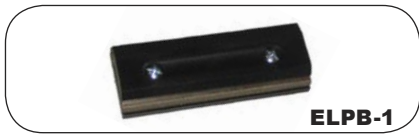

ELPB-1/00951

Plane Blade Sharpener.

R279.00

Unique holder allows you to sharpen your larger powerplane blades while still on machine.